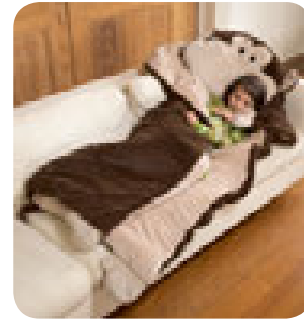

## JUMBO SNUGGLE MATS

- Features**    **Age** 3+
- ▷ Reversible plush mat with thick padding
  - ▷ Attached critter pillow
  - ▷ 71"L x 53"W
  - ▷ Machine washable
  - ▷ Available in **Monkey**, or **Hedgehog**