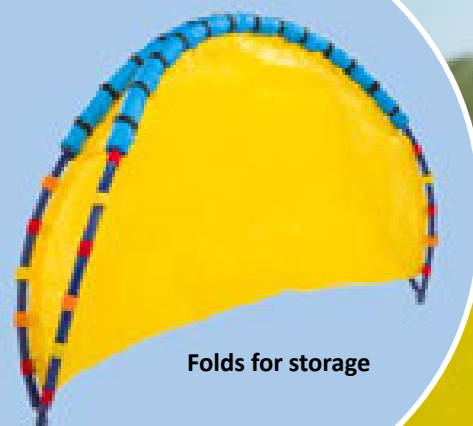

ROCK THE WAVE!

WONDERWAVE®

Features Age 5+ Master 1

- Crafted of comfy, ultra-durable polypropylene
- Rimmed with thick foam padding and handles
- Up to 4 kids at the same time; weight must be balanced
- Not intended for jumping
- 8' dia.; 500 lbs. max. weight
- Patent pending

Item # 731261

Folds for storage