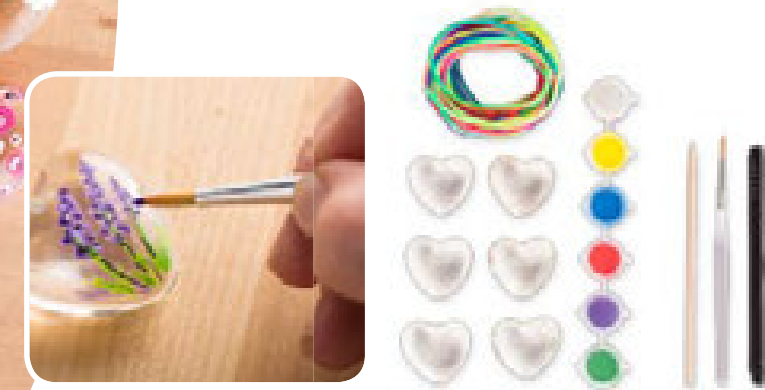

COLOR POPS® COLOR-MY-HEART PENDANT KIT

1. **Features**   **Age 5+**   **Master 6**
2. ▷ Create one-of-a-kind gifts from the heart
   - ▷ Kit includes 6-1½" transparent hearts, 6 paints colors, fine-tipped brush, permanent marker, craft stick, 6 yards of rainbow-hued rayon cording

Item # 726721