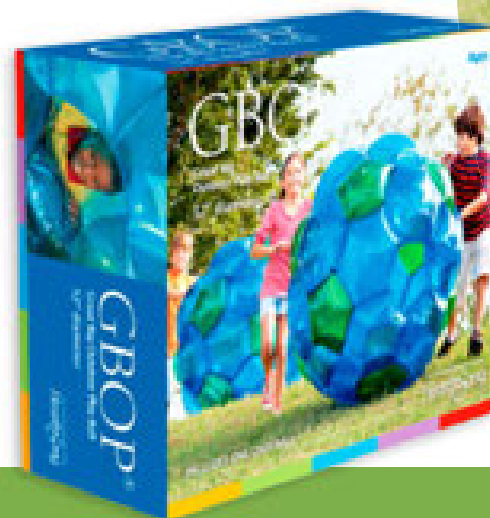

SET OF 2 BBOP® BALLS

Diameter 36"
Age 6+
Item # 731120
Master 2