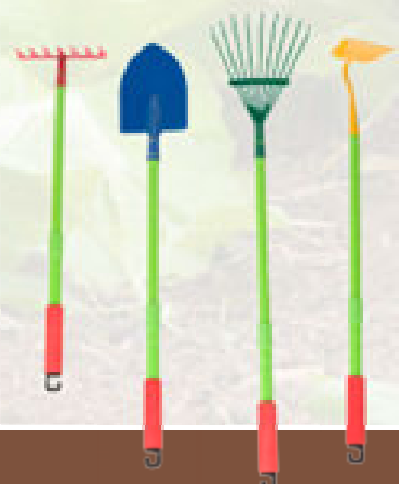

### HEAVY-DUTY CHILD'S WHEELBARROW

- Features Age 3+ Master 2
- ▷ Features hardwood handles, steel front tray braces, and a solid rubber tire
  - ▷ 33"L x 17"W x 15¾"H

Item # 732388

Handles extend from 33" to 39½"