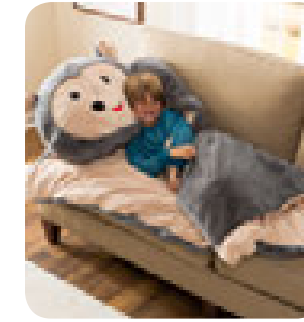

1. **Master 1**
2. **Monkey Item #** 730860
4. **Hedgehog Item #** 868086HDG

JUMBO FANTASY SNUGGLE MATS

1. **Features**   **Age** 3+
2. ▷ Silky-soft reversible snuggle mat
   - ▷ Use as a sleeping mat or a blanket
   - ▷ 5'L x 4½"W
   - ▷ Available in **Dragon**, or **Unicorn**