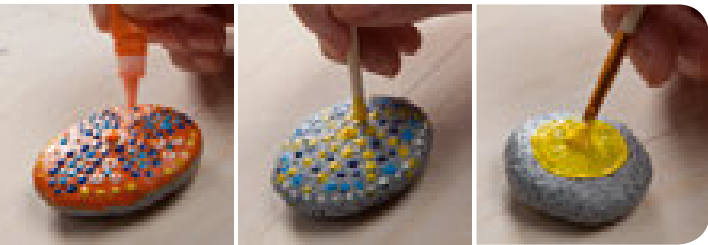

PAINT-YOUR-OWN ROCKS

1. **Features**   **Age 3+**   **Master 6**
2. ▷ Perfect activity for parties & classrooms
   - ▷ Each set includes 12 round resin "rocks", 6 tubes of puffy paint, 12 pots of paint, 2 brushes & instruction sheet with helpful tips and ideas