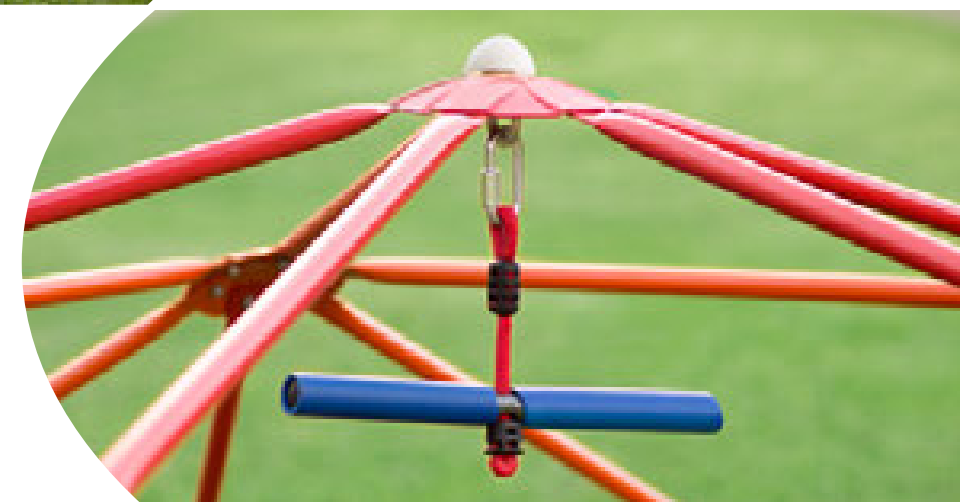

SPIN BAR

1. **Features**   **Age 4+**   **Master 6**
2. ▷ Powder-coated steel bar with foam-padded handles
   - ▷ Included hanging hardware features cast-iron spinner and protective rubber cap
   - ▷ 14"L x 12"H; 200 lbs. max. weight

Item # 731941