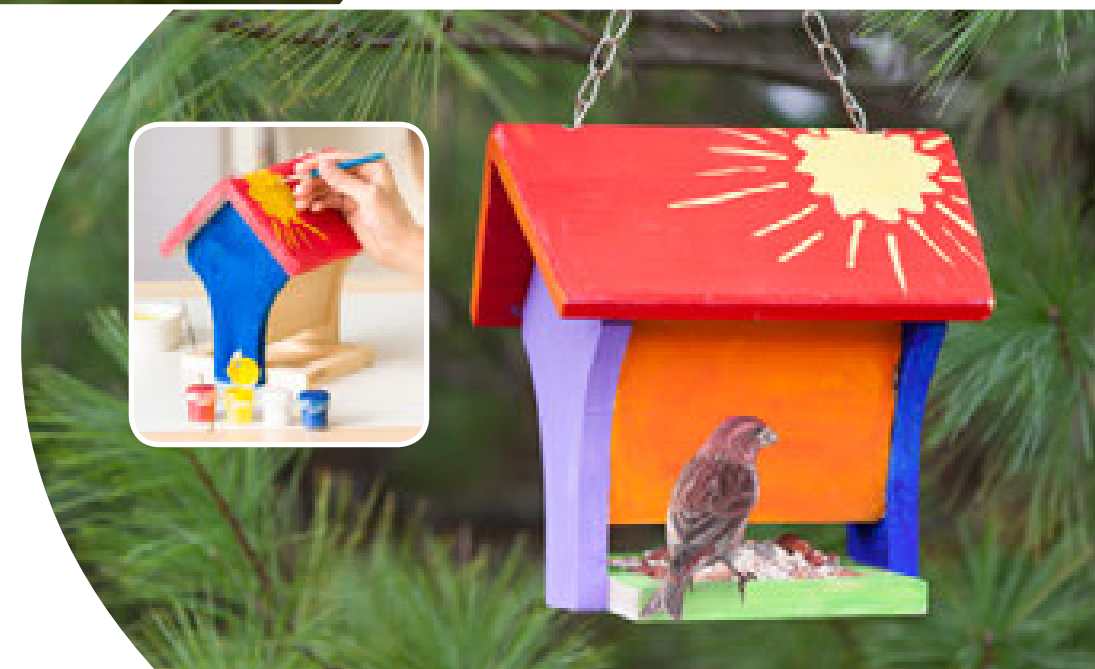

## COLOR POPS® PAINT A BIRD HOUSE

- Features    Age 3+    Master 6
- ▷ Made of solid wood & comes pre-assembled
  - ▷ Includes paint pots, brush & tips for creating a successful bird sanctuary

Item # 732449    

## COLOR POPS® PAINT A BIRD FEEDER

- Features    Age 3+
- ▷ Made of solid wood & comes pre-assembled
  - ▷ Includes paint pots & brush

Item # 732450    Master 6    