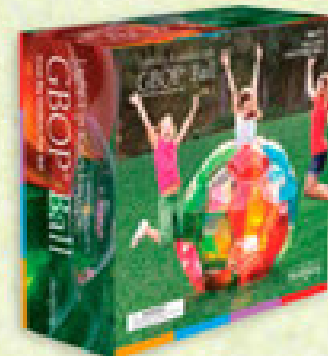

## LIGHT-UP KALEIDOSCOPIC GBOP®

Diameter 65" Age 8+

Item # 729290 Master 1