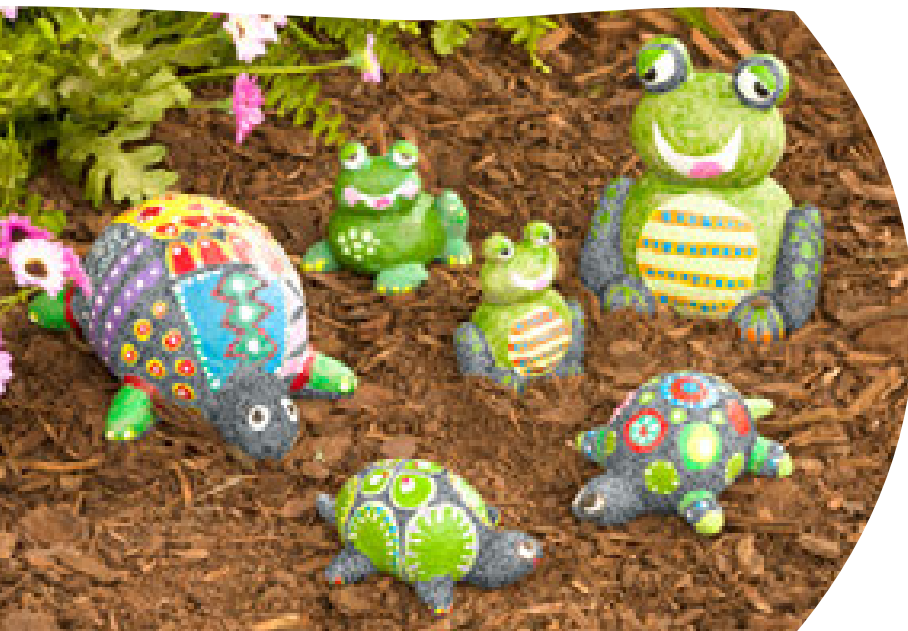

### COLOR-YOUR-OWN GARDEN STONES

Features Age 5+ Master 6

- ▶ Great for indoor planters or outdoor gardens
- ▶ Includes 3 ceramic butterfly stakes & 6 permanent markers
- ▶ Allow 72 hours for ink to dry

### ROCK & LEAF PAINTING KIT

Features Ages 3+ Master 4

- ▶ Includes 10 rocks, 12 leaves, 2 wood slices, 2 branches, 2 pinecones, small googly eyes, 2 paint pots, 12 paints, 2 brushes and an inspiration booklet

### PAINT-A-ROCK-PET

Features Ages 3+ Master 6

- ▷ Our original Rock Pet set includes 3 frogs, 3 turtles, 6 pots of weather-resistant paint & 1 paintbrush
- ▷ From 1¼" to 5¾"H

Item # 730948