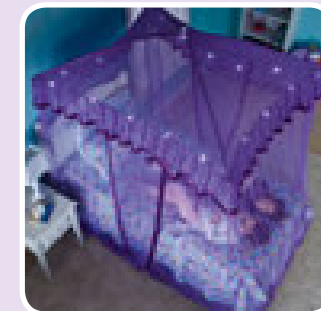

Features Master 1

- ▷ Edged with ribbon along top and entry
- ▷ Fits over up to queen-size beds
- ▷ String of 30 LED lights at the top adds sparkle (takes 3 AA batteries not included)
- ▷ Durable enough for indoor/outdoor use
- ▷ 58"L x 50"W
- ▷ Available in **Pink, White, and Purple**

Item # 729530PK

Item # 729530WH

Item # 729530PU