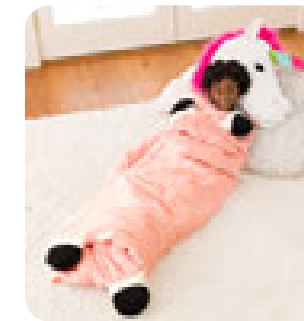

1. **Master 2**
2. **Dragon Item #** 732184DRG
4. **Unicorn Item #** 732184UNI