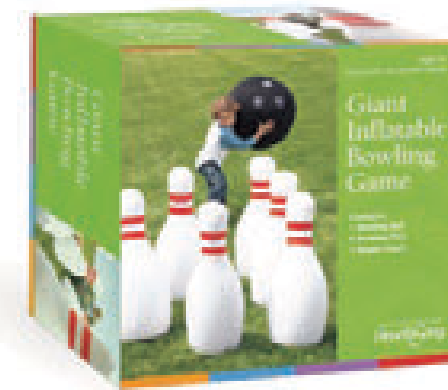

## PONY CROQUET

- Features**      **Age 3+**
- ▷ Includes 6 colorful pony-shaped wickets (11"H x 12"W), 2 balls, and 2 kid-sized mallets

**Master 2**

**Item #** 730443

## GIANT BOWLING GAME

- Features**      **Age 4+**
- ▷ Six 29" giant inflatable pins
  - ▷ 20" dia. giant inflatable bowling ball

**Item #** 726310    **Master 4**