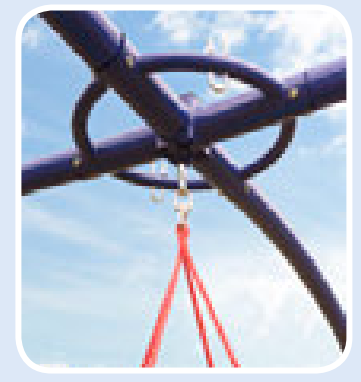

SKY DOME™ ARCHED STAND

1. **Features Master 1**
2. Designed to allow optimum movement without coming into contact with its supports
   - Powder-coated steel frame
   - 8'H x 12'10" between legs; 600 lbs. max. weight

Item # 730793

VORTEX SPINNING RING SWING™

1. **Features Ages 6+ Master 1**
2. Part merry-go-round & part swing
   - Room for up to 4 kids to sit or stand
   - Steel rings covered with soft foam
   - 50" dia. x 68"H; 300 lbs. max. weight
   - Uses 1 Mega Tree Hanger, p. 17

Item # 730286

ORB-IT™ SPINNING RING

1. **Features Ages 5+ Master 2**
2. Easy-to-grip rubber coating
   - Powder-coated steel
   - Chain with spinner included
   - 26¾ dia.; 300 lbs. max. weight
   - Uses 1 Mega Tree Hanger, p. 17

Item # 731301

The universal SKY DOME™ ARCHED STAND features 1-2 point hanging system.

Use the Arched stand to support any swings or hanging play spaces