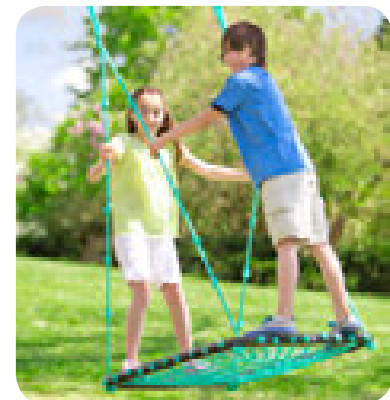

## EASY TREE HANGER

- Features**      **Master 6**
- ▷ 250 lbs. max. weight
  - ▷ 50"L; fits branches up to 15" dia.

**Item # 730558**

## MEGA TREE HANGER

- Features**      **Master 6**
- ▷ 800 lbs. max. weight
  - ▷ Tree protector included
  - ▷ 50"L; fits branches of up to 15" dia.

**Item # 731926**