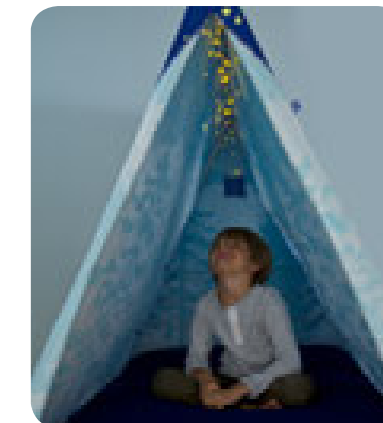

FORETS BED TENT

1. **Features**   **Age** 3+
2. ▷ A-frame tent fits around a twin-sized mattress
   - ▷ Interior LED lights takes 3 AAA batteries (not included)
   - ▷ 42"W x 74"L x 59"H

Item # 867996   **Master** 1