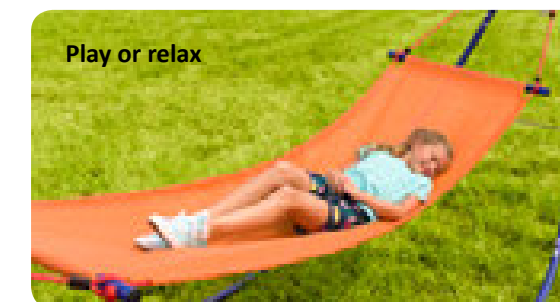

ROCKIN' 2-IN-1 HAMMOCK™

Features Age 6+ Master 1

- Specially designed, curved steel frame offers smooth gliding ride
- Lengthen or shorten the support ropes at each end to create the correct weight balance for one or two kids
- Made of thick, colorful Teslin mesh
- 10'L x 4'W; 300 lbs. max. weight
- Patent pending

Item # 730896

Play or relax

AERIAL HAMMOCK

Features Age 5+ Master 1

- Oversize single-level hammock converts to two levels
- Ratchets for hanging included
- Room for the whole family
- 9½' square; 500 lbs. max. weight
- Patent pending

Item # 731204