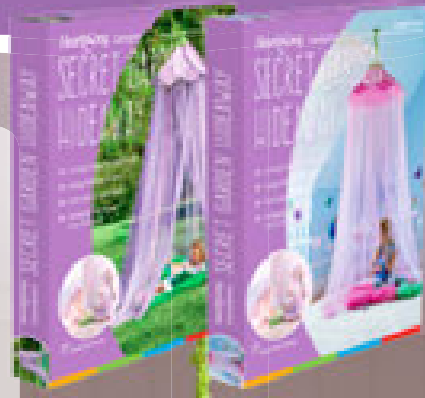

CANOPIES

Ages 3+

CANOPY STAND

Item # 731196 Master 2

SECRET GARDEN HIDEAWAY

Features Master 2

- ▷ Large flower canopy features fluttering ribbons and nylon tie-backs
- ▷ 24" dia. top hoop x 7'H
- ▷ Available in **Purple** and **Pink**

Purple Item # 728028PU

Pink Item # 728028PK