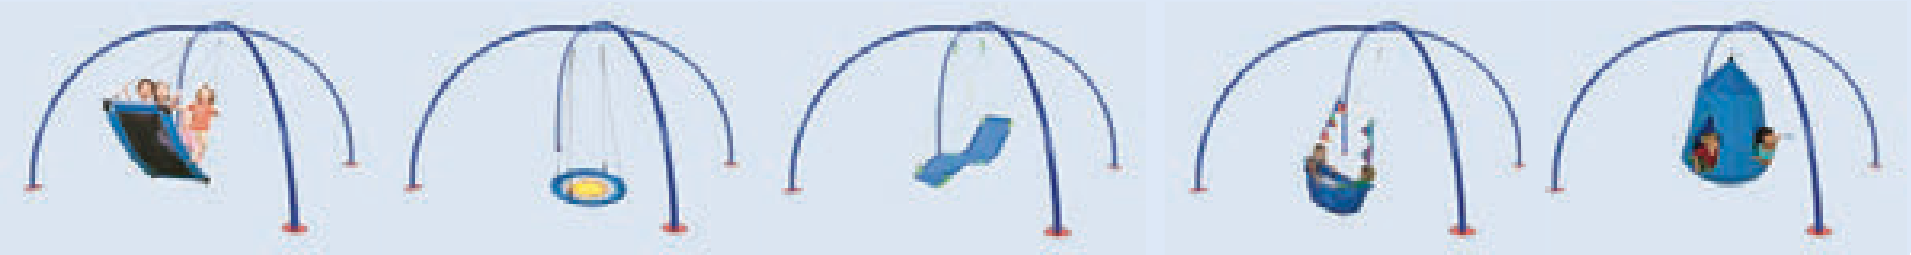

### VORTEX SPINNING RING SWING™

- Features Ages 6+ Master 1**
- ▶ Part merry-go-round & part swing
  - ▶ Room for up to 4 kids to sit or stand
  - ▶ Steel rings covered with soft foam
  - ▶ 50" dia. x 68"H; 300 lbs. max. weight
  - ▶ Uses 1 Mega Tree Hanger, p. 17

### ORB-IT™ SPINNING RING

- Features Ages 5+ Master 2**
- ▶ Easy-to-grip rubber coating
  - ▶ Powder-coated steel
  - ▶ Chain with spinner included
  - ▶ 26¾ dia.; 300 lbs. max. weight
  - ▶ Uses 1 Mega Tree Hanger, p. 17

Item # 731301 

The universal SKY DOME™ ARCHED STAND features 1-2 point hanging system.

Use the Arched stand to support any swings or hanging play spaces