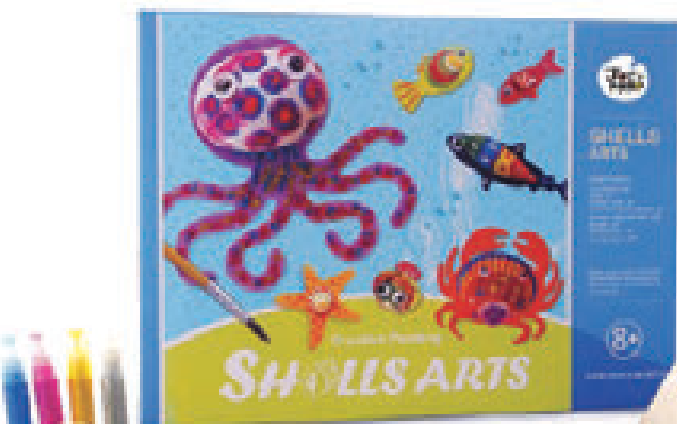

SHELL ART KIT

1. **Features**   **Age** 8+
2. ▷ 44-piece set
   - ▷ Create fun keepsakes out of natural shells and decorative embellishments

Master 6

Item # 732329