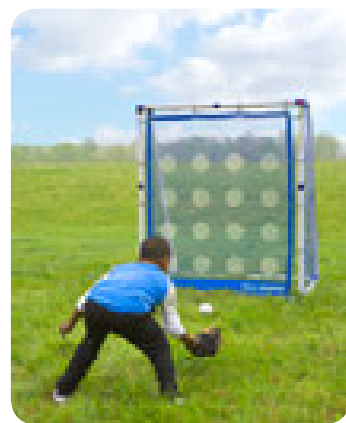

ALL STAR 3-IN-1 BASEBALL TRAINER

1. **Features**   **Age 5+**
2. ▷ Half bullpen & half batting cage
   - ▷ Strike zone for pitching
   - ▷ Rebounder for fielding/throwing
   - ▷ 5'L x 6'H x 3'D

Item # 730906   Master 1