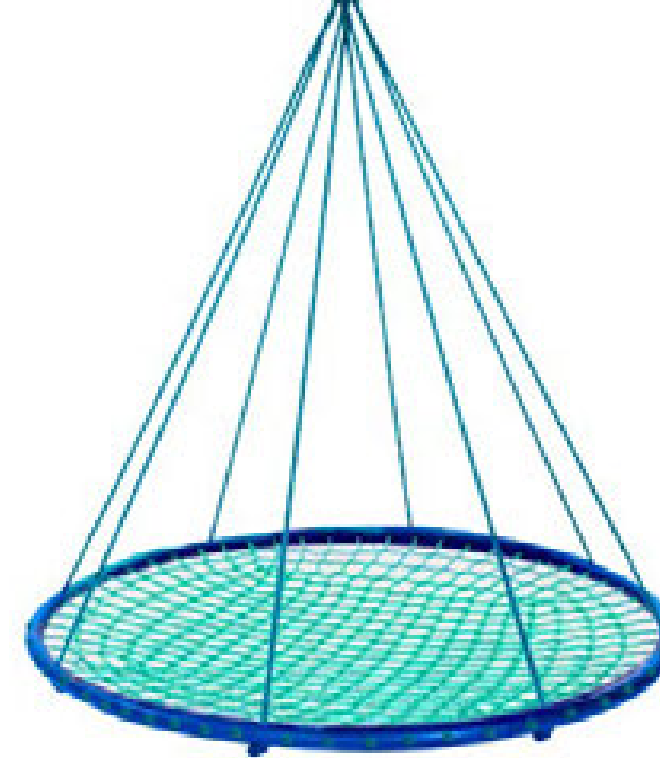

PLATFORM SWING

Features Master 1

- ▷ Platform features a foam-padded steel frame & heavy-duty nylon rope
- ▷ 5' dia.; 400 lbs. max. weight
- ▷ Hang the platform on the Stand; or use the Mega Tree Hanger, p.17

Item # 729972