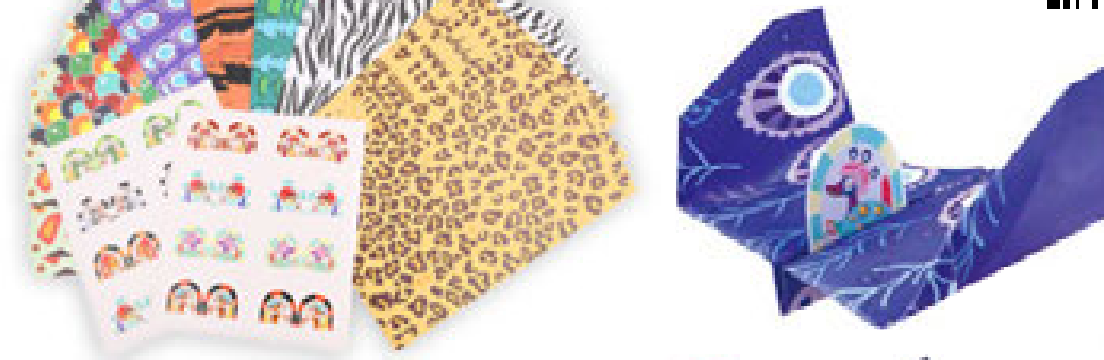

ORIGAMI KITS

Features Age 3+
▷ 39-piece set includes 35 sheets of folding paper
▷ Available in **Marine Animals, or Paper Airplanes**

Master 6
Marine Animals Item # 732345

Paper Airplanes Item # 732346